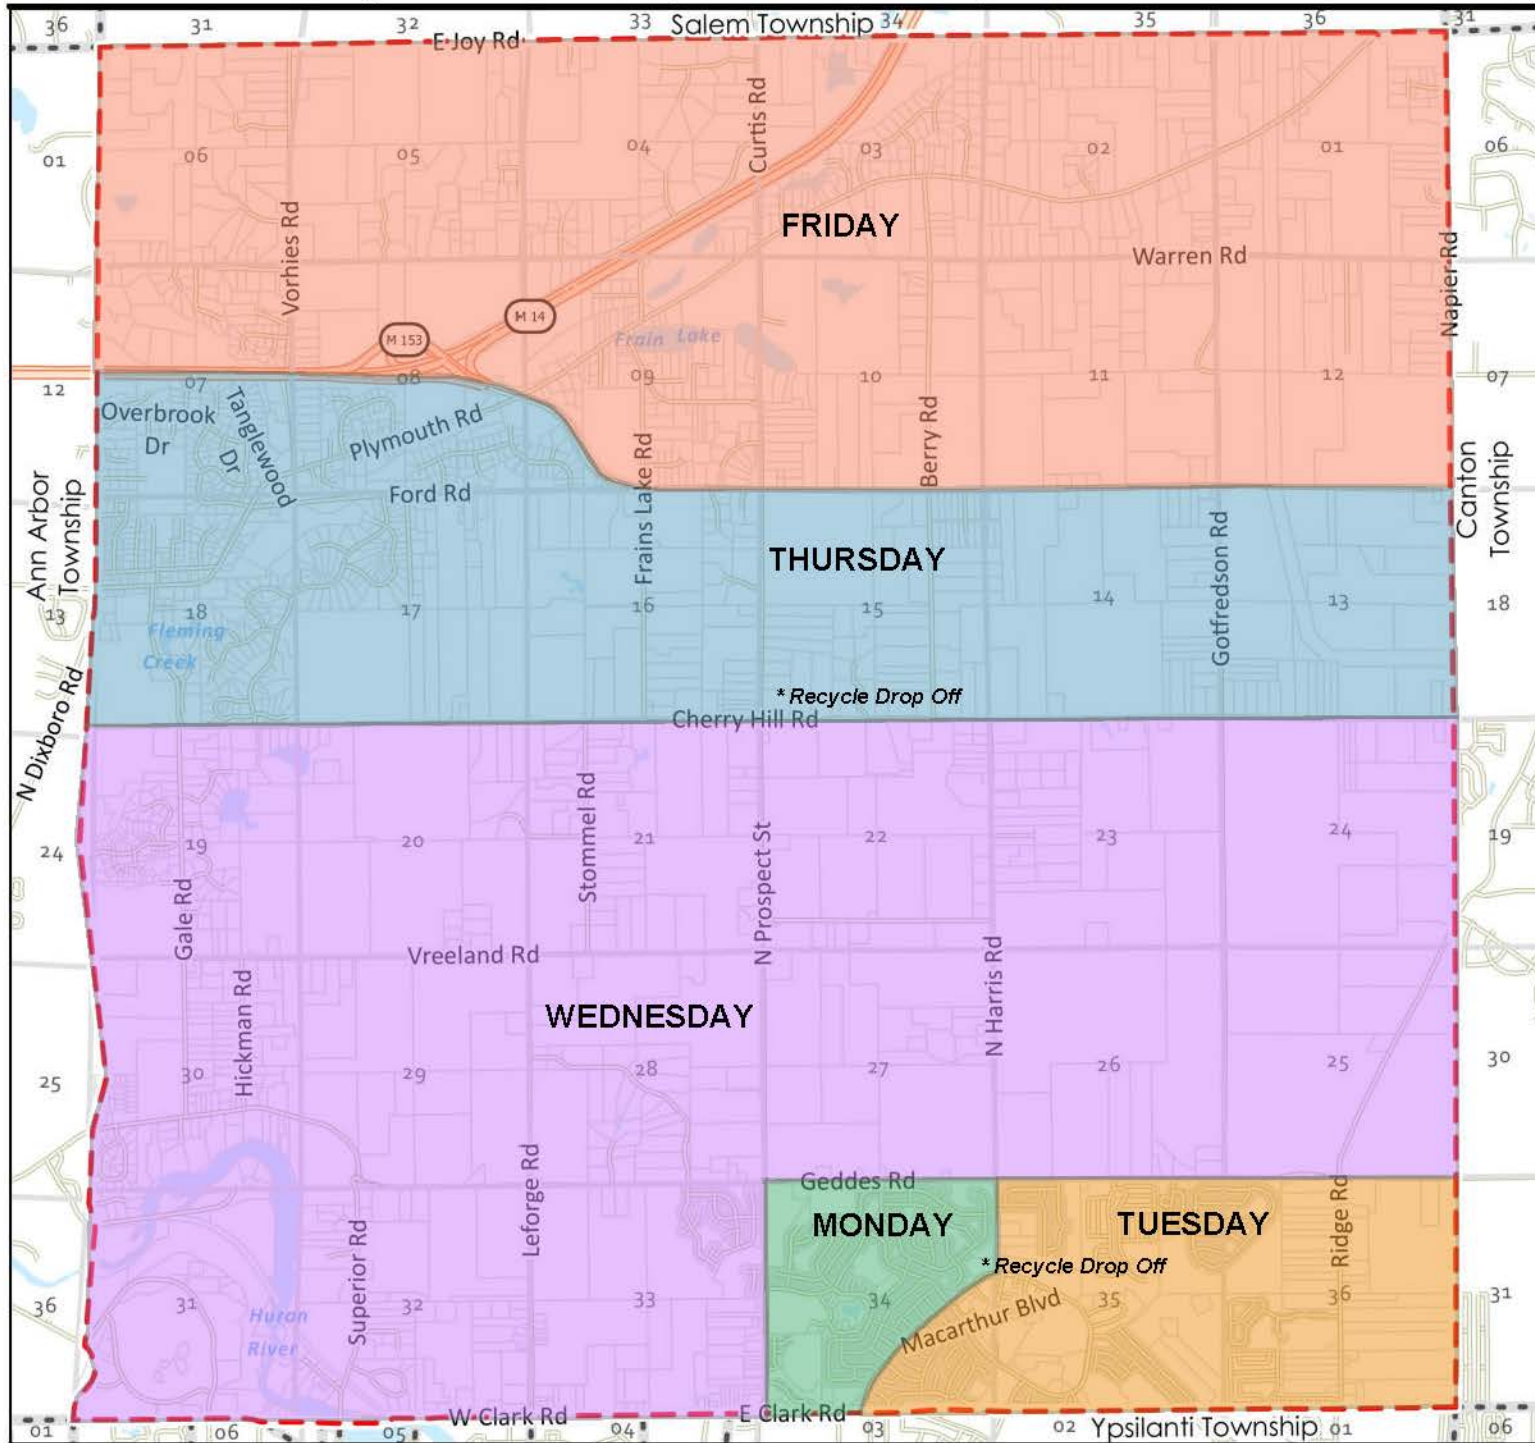

August 2024

S	M	T	W	Th	F	S
				1	2	3
4	5	6	7	8	9	10
11	12	13	14	15	16	17
18	19	20	21	22	23	24
25	26	27	28	29	30	31

September 2024

S	M	T	W	Th	F	S
1	2	3	4	5	6	7
8	9	10	11	12	13	14
15	16	17	18	19	20	21
22	23	24	25	26	27	28
29	30					

October 2024

S	M	T	W	Th	F	S
		1	2	3	4	5
6	7	8	9	10	11	12
13	14	15	16	17	18	19
20	21	22	23	24	25	26
27	28	29	30	31		

* *Trash Collection will continue on a weekly schedule (please see attached map for your day of service)*

** *Yard Waste is collected from the first full week in April through December*

- = Recycle Collection Week
- = Yard Waste Collection Week
- = Recognized Holiday - Collection Service Delayed by 1 Day (except weekends)

Superior Township Waste Pick Up Schedule

**Border roads follow the service color of the side of the street. For example, the North side of Cherry Hill Rd. is serviced on Thursday and the South side is serviced on Wednesday.