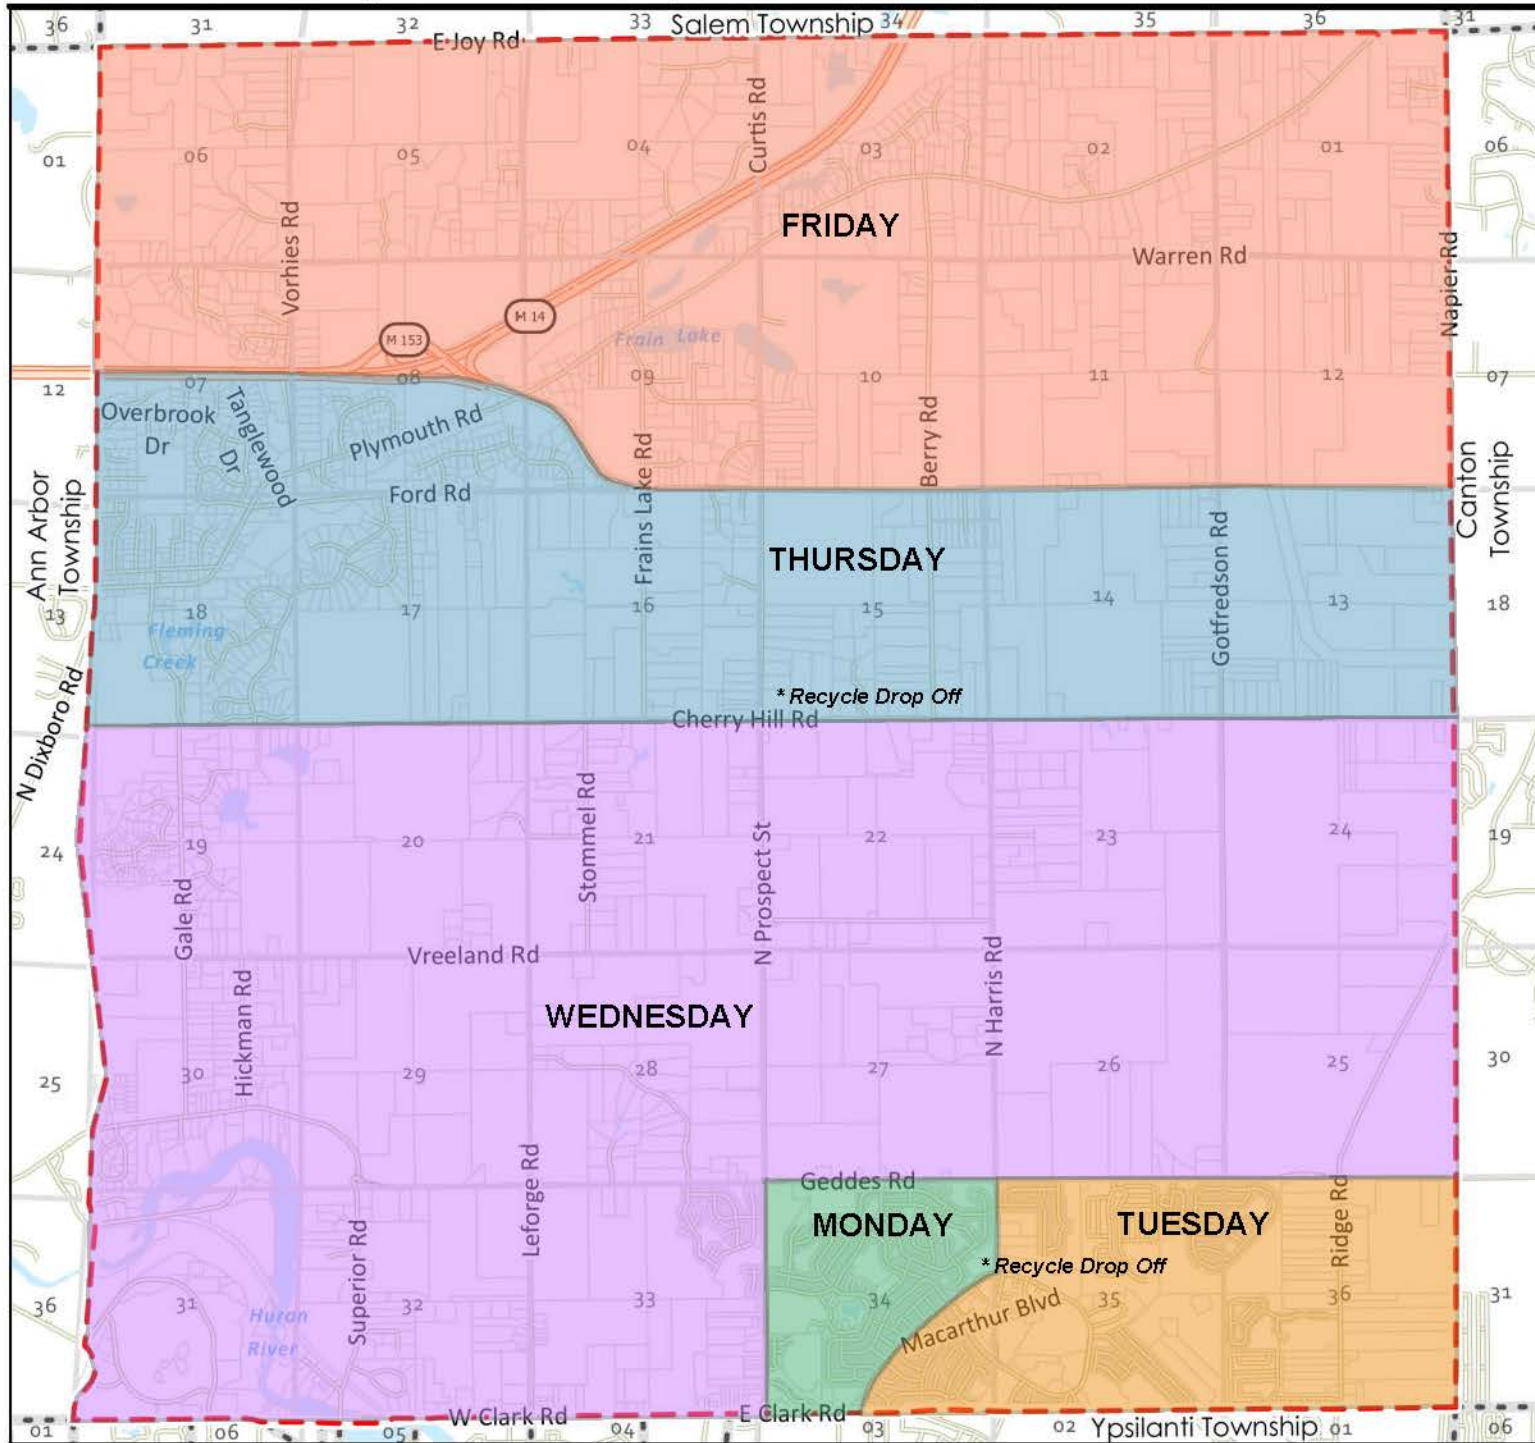

# Superior Township Waste Pick Up Schedule

\*\*Border roads follow the service color of the side of the street. For example, the North side of Cherry Hill Rd. is serviced on Thursday and the South side is serviced on Wednesday