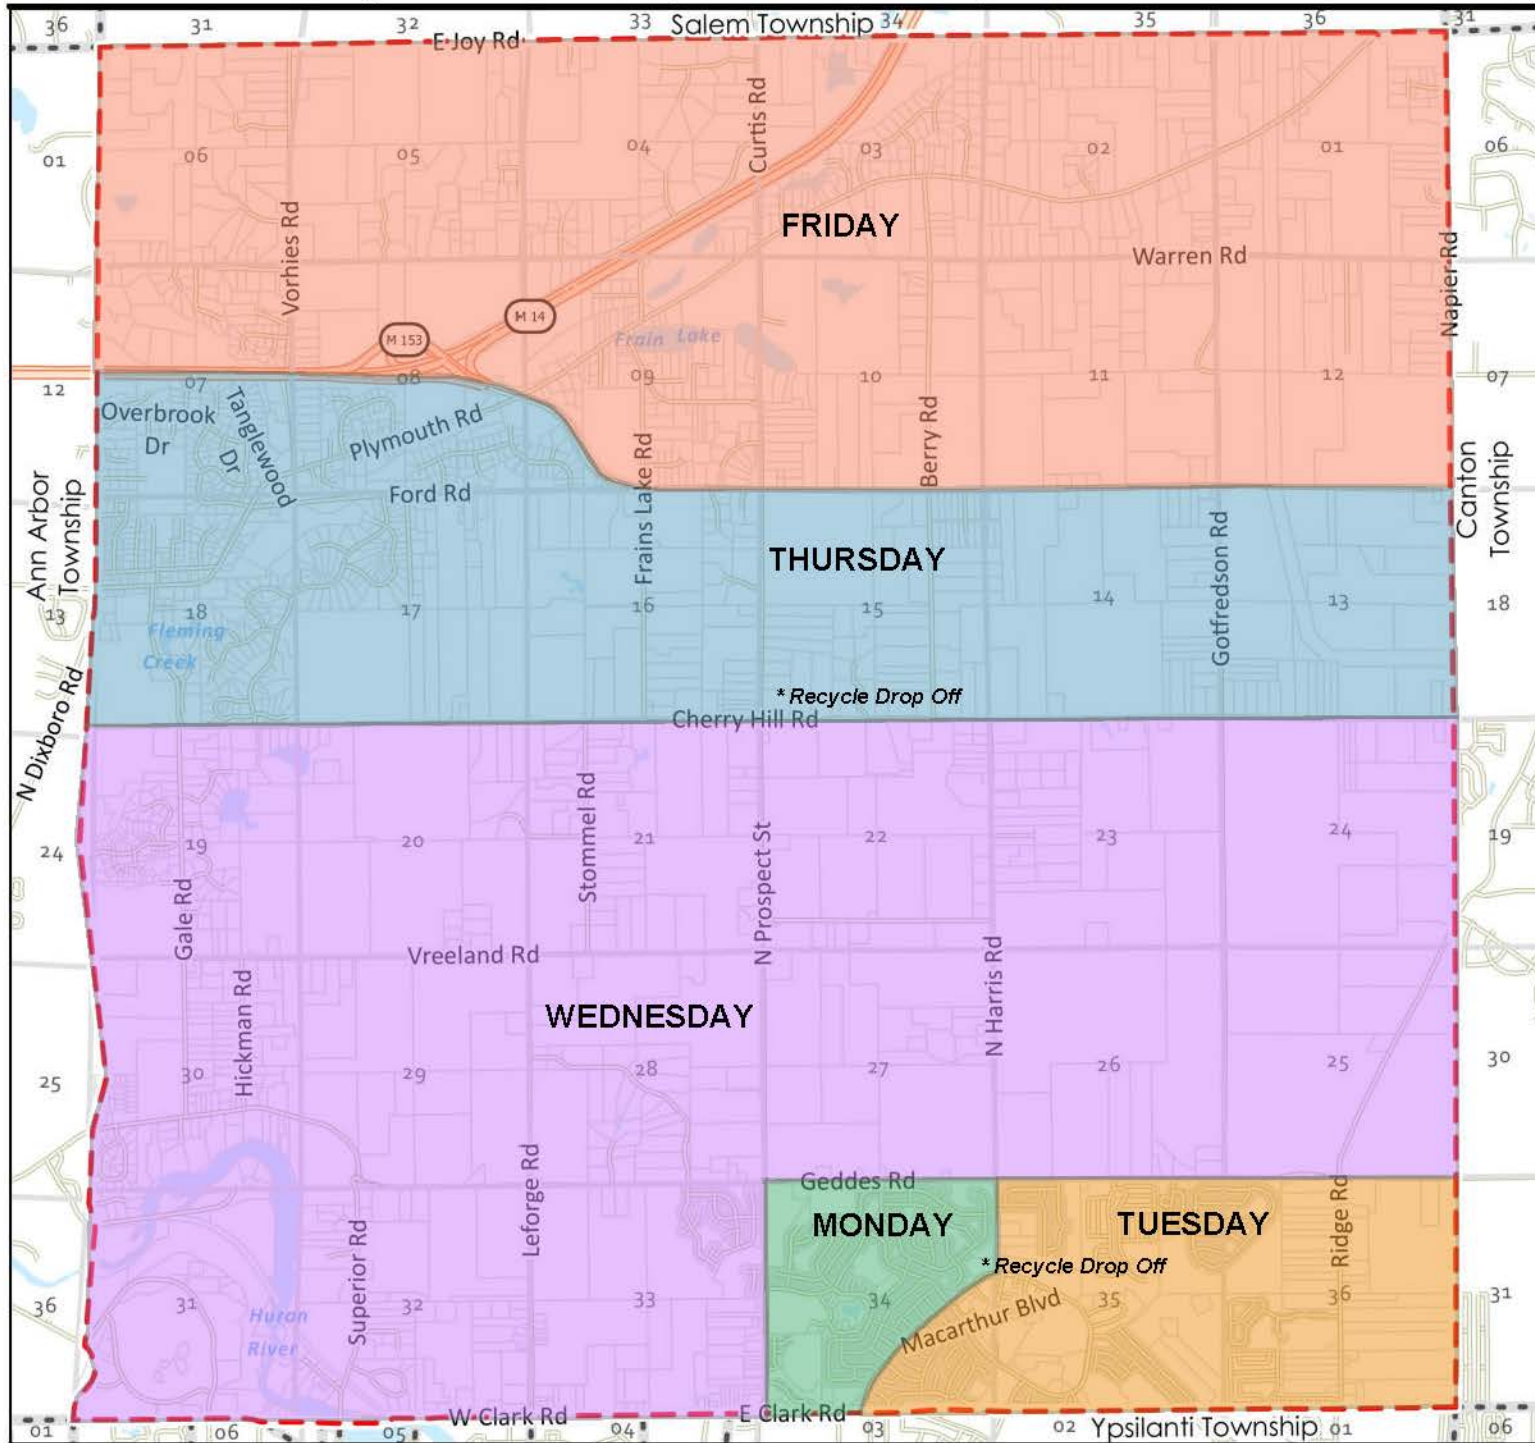

**August 2023**

S	M	T	W	Th	F	S
		1	2	3	4	5
6	7	8	9	10	11	12
13	14	15	16	17	18	19
20	21	22	23	24	25	26
27	28	29	30	31		

**September 2023**

S	M	T	W	Th	F	S
					1	2
3	4	5	6	7	8	9
10	11	12	13	14	15	16
17	18	19	20	21	22	23
24	25	26	27	28	29	30

**October 2023**

S	M	T	W	Th	F	S
1	2	3	4	5	6	7
8	9	10	11	12	13	14
15	16	17	18	19	20	21
22	23	24	25	26	27	28
29	30	31				

\* *Trash Collection will continue on a weekly schedule (please see attached map for your day of service)*

\*\* *Yard Waste is collected from the first full week in April through December*

- = Recycle Collection Week
- = Yard Waste Collection Week
- = Recognized Holiday - Collection Service Delayed by 1 Day (except weekends)

# Superior Township Waste Pick Up Schedule

\*\*Border roads follow the service color of the side of the street. For example, the North side of Cherry Hill Rd. is serviced on Thursday and the South side is serviced on Wednesday.