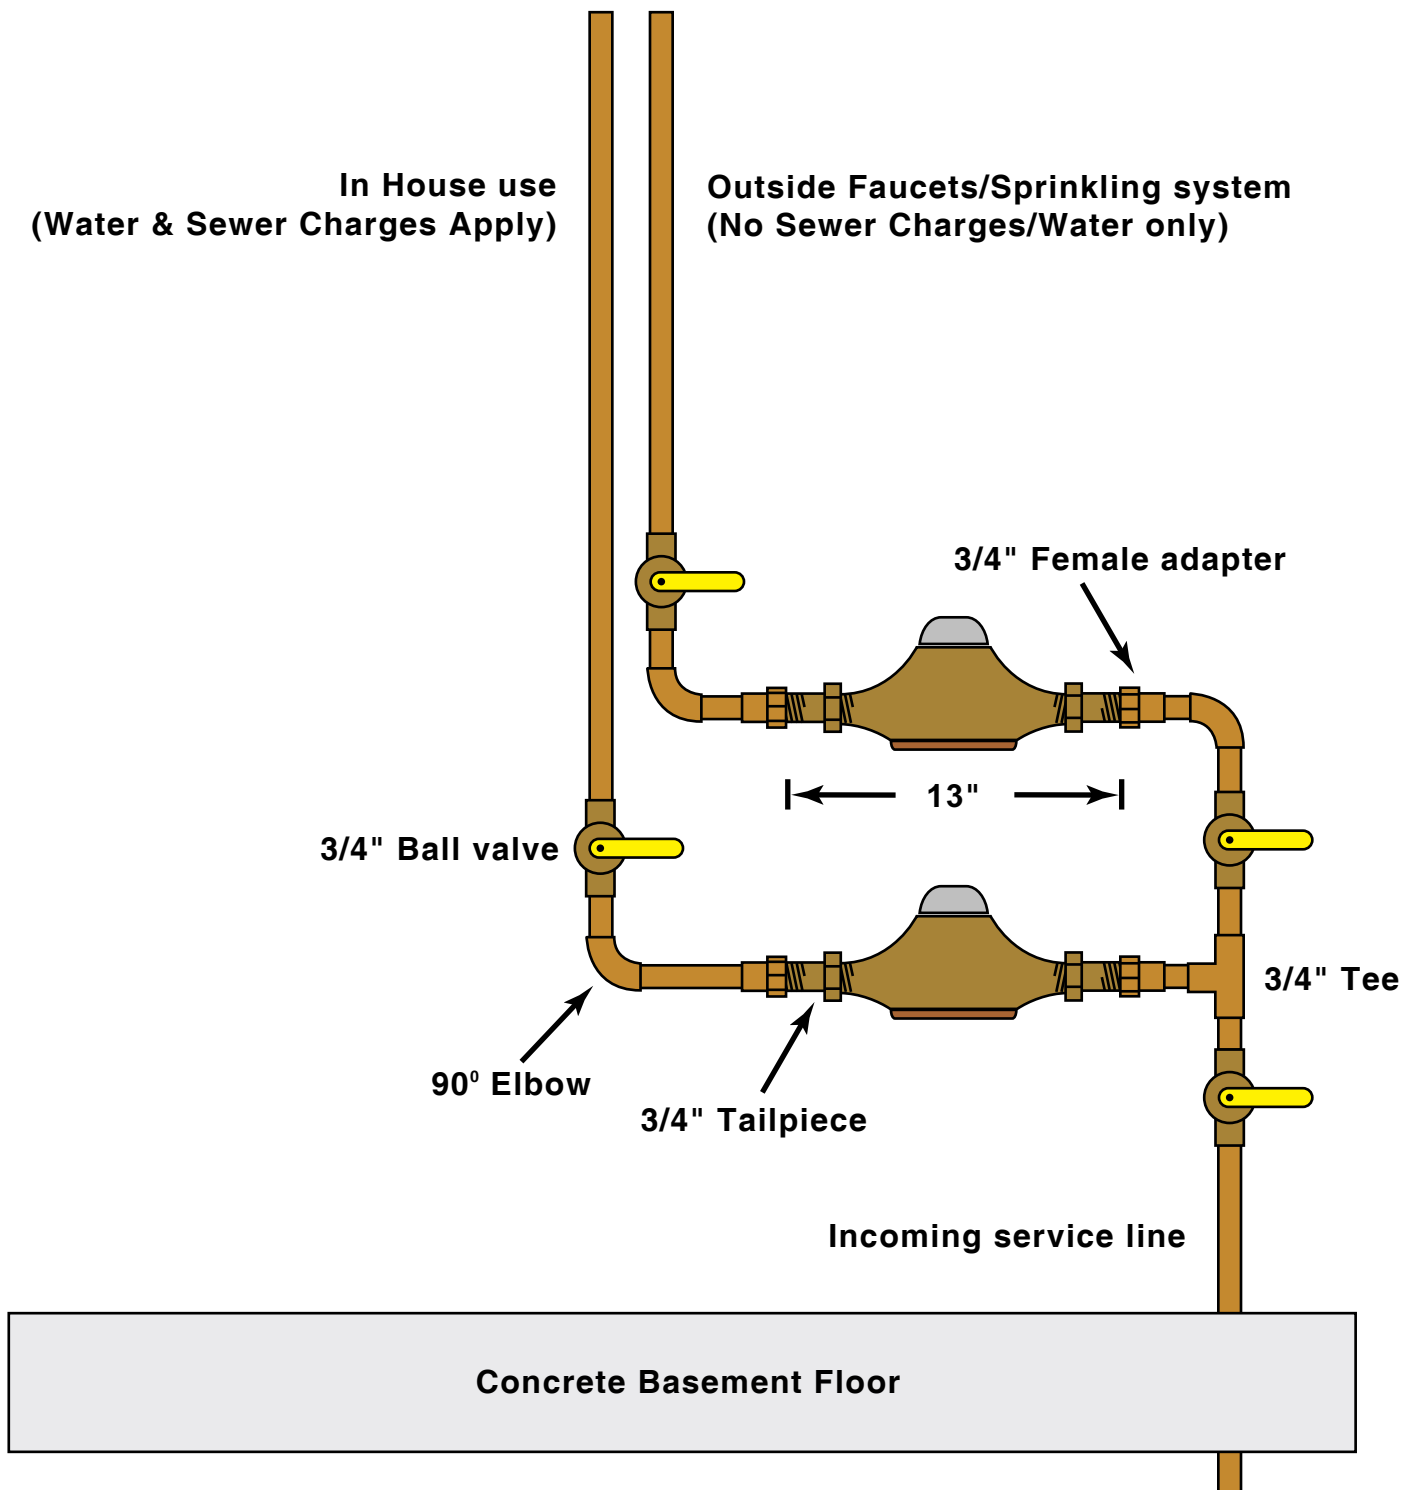

# Sprinkling/Household Schematic Vertical Installation

3/4" Meter - 13" Female to Female  
Please Note: schematic not to scale